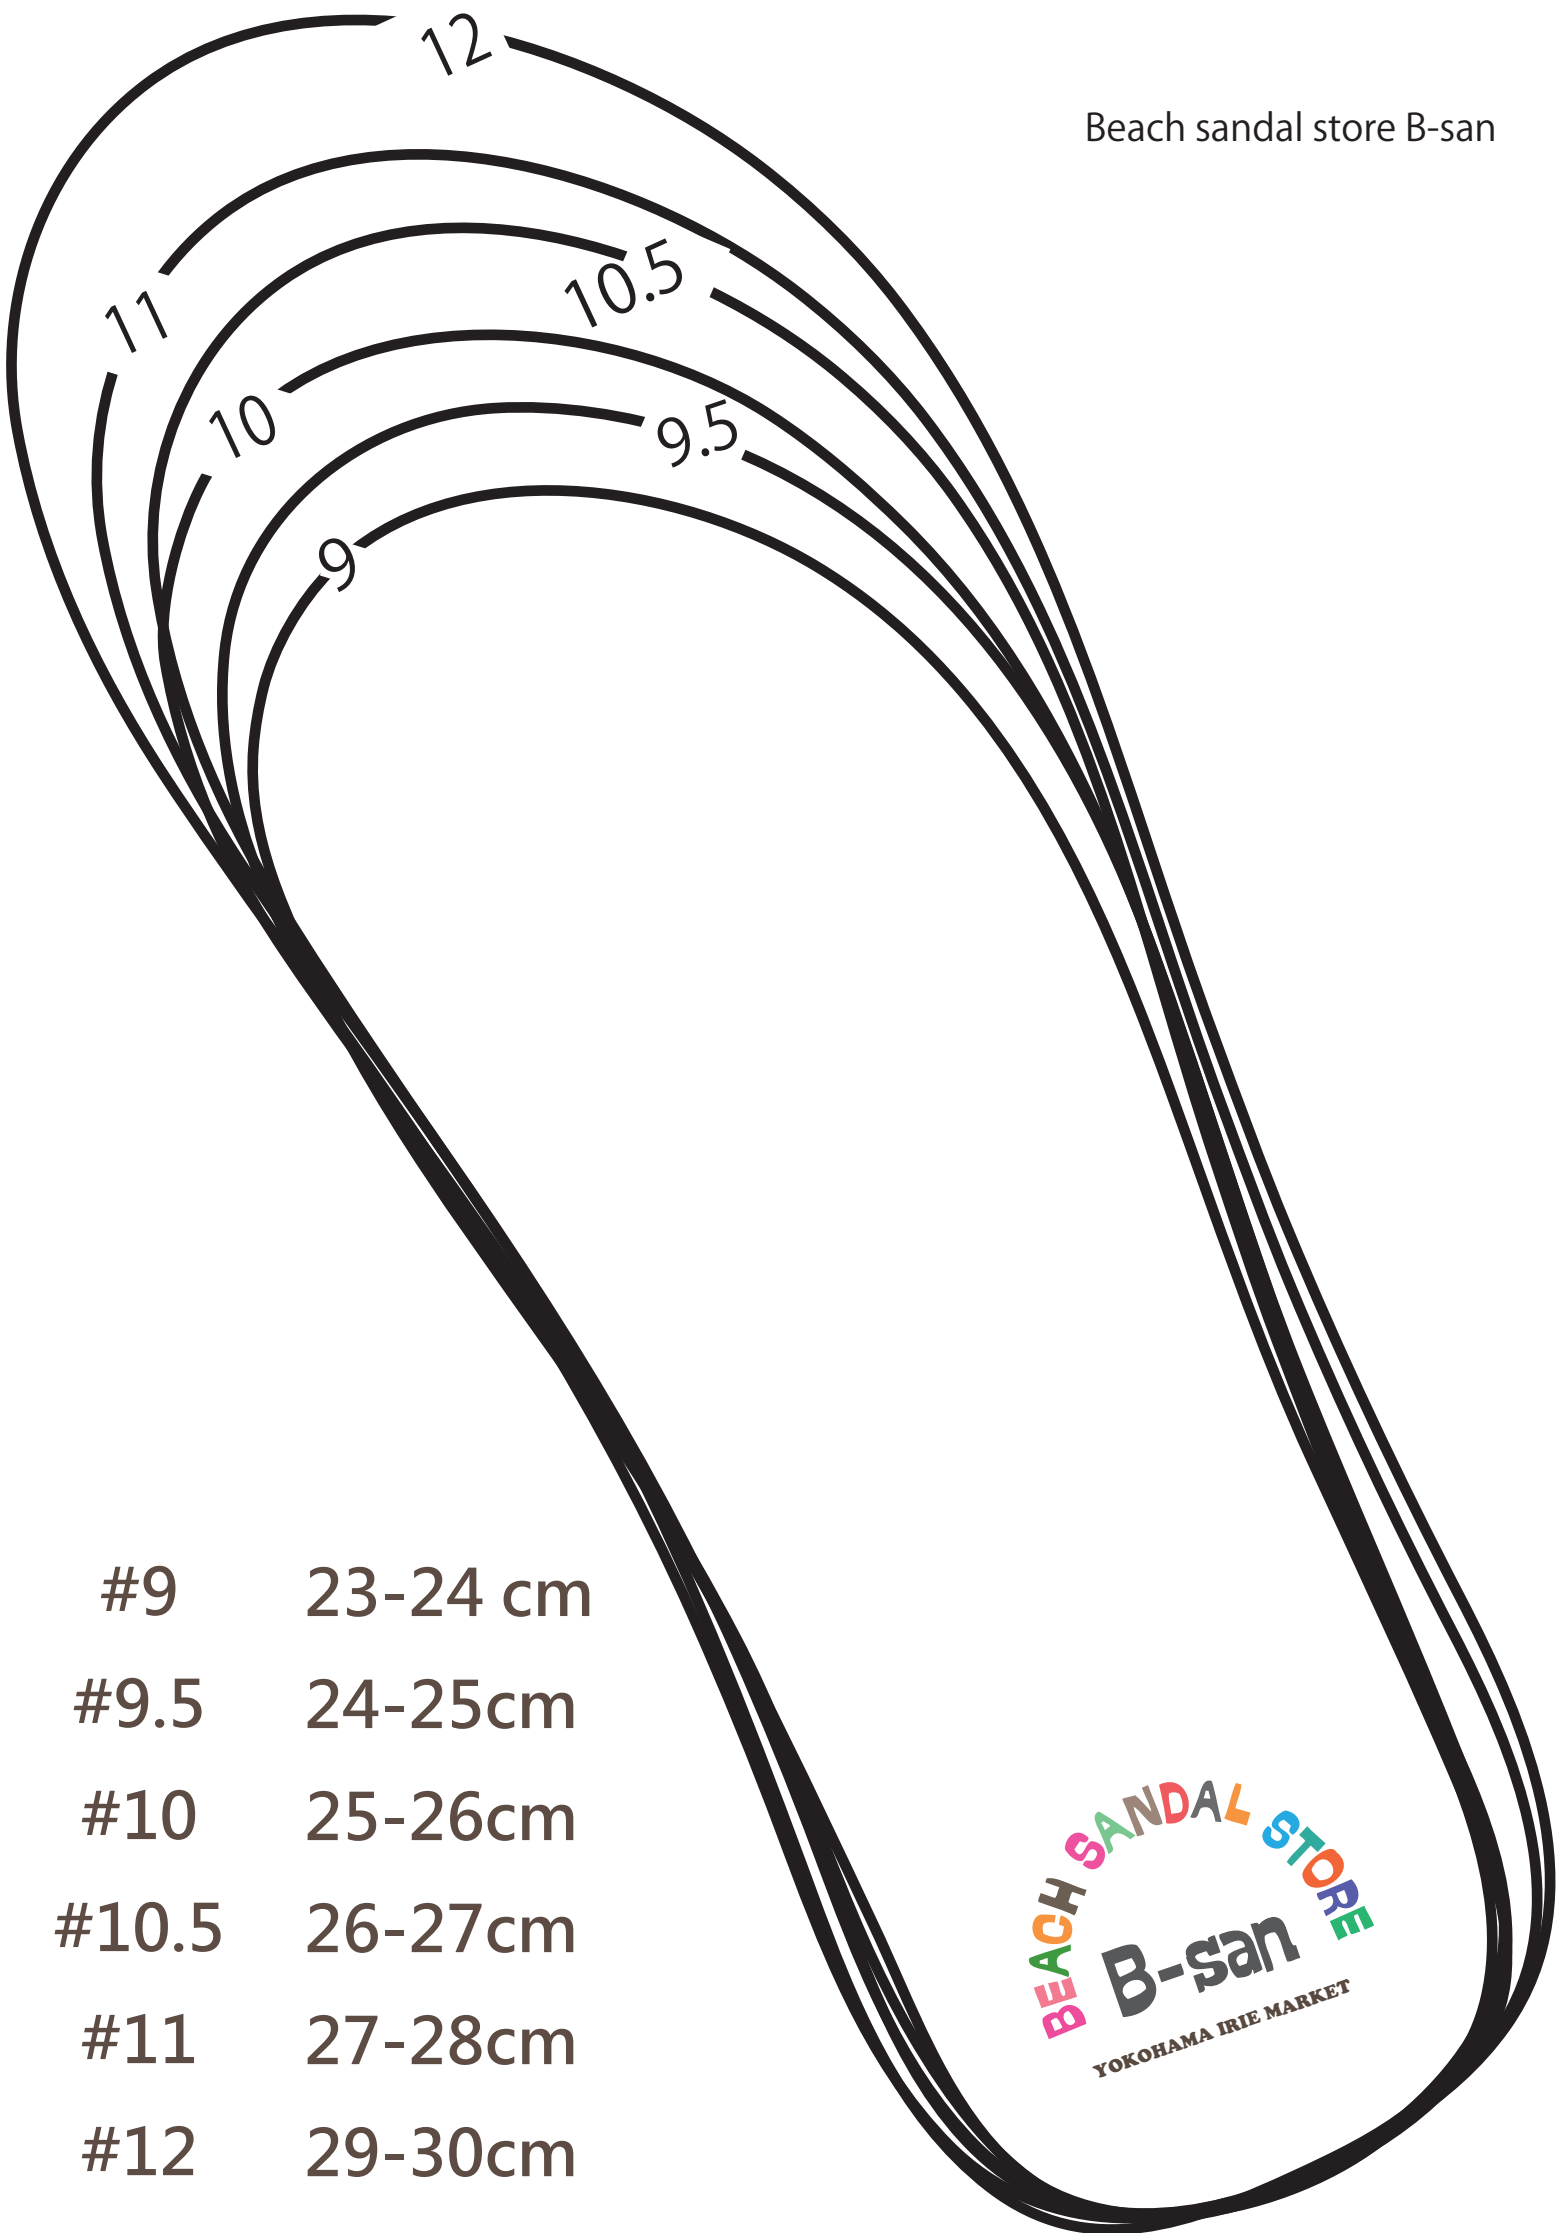

Beach sandal store B-san

#9	23-24 cm
#9.5	24-25cm
#10	25-26cm
#10.5	26-27cm
#11	27-28cm
#12	29-30cm

BEACH SANDAL STORE  
**B-san**  
YOKOHAMA IRIE MARKET